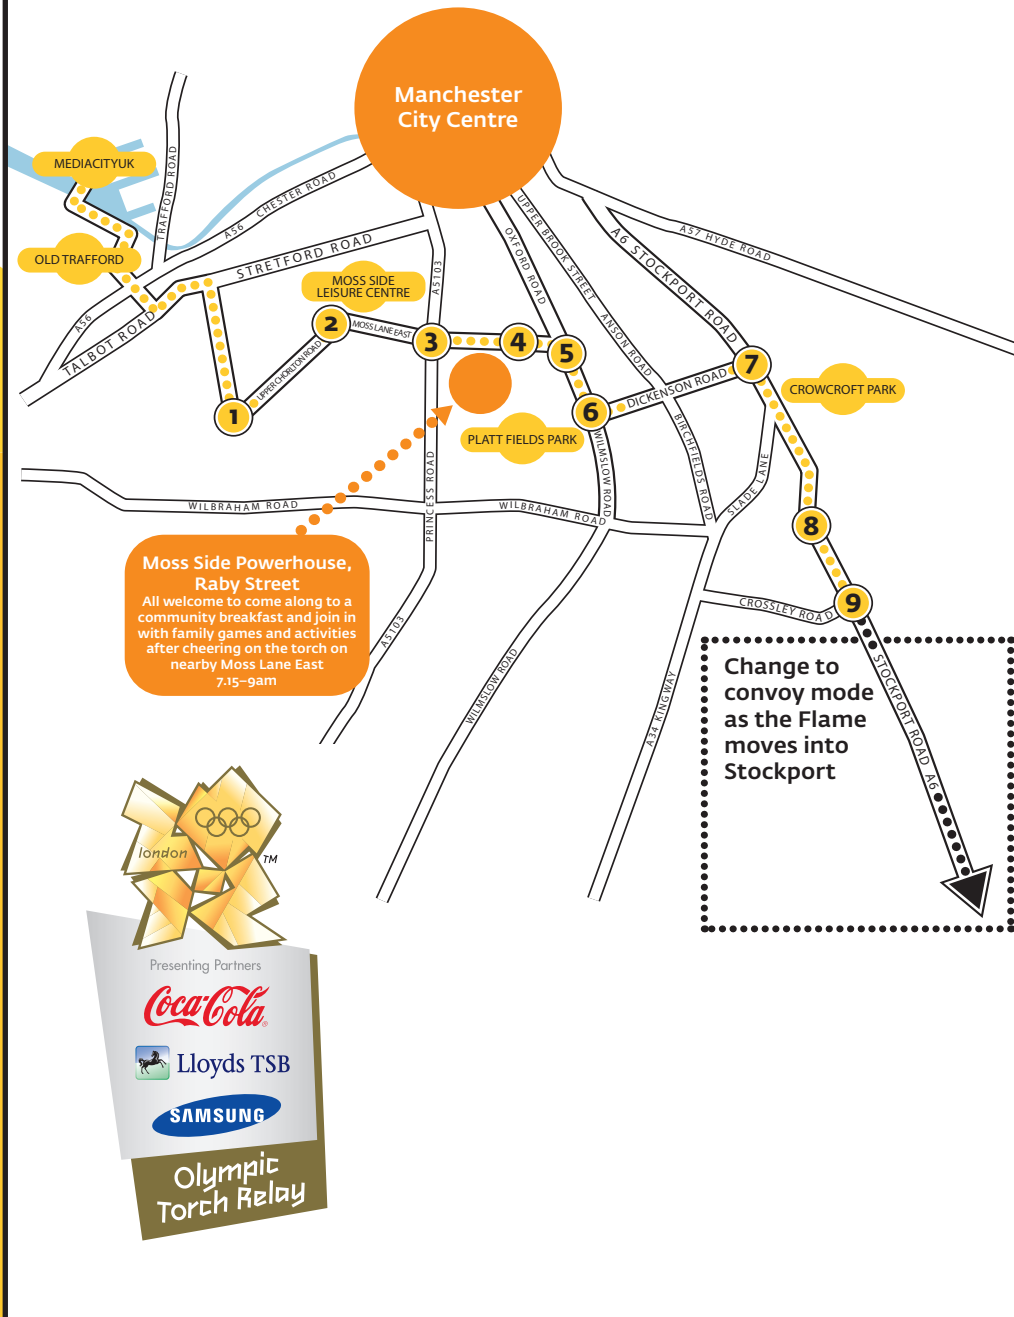

Sunday 24 June

The Olympic Flame is coming to Manchester

The Olympic Flame is coming to Manchester on Saturday 23 June* and Sunday 24 June as inspirational local residents carry it through the city streets ahead of London 2012, so come and line the streets.

The Flame sets off from MediaCityUK in Salford at 6am and passes Old Trafford at 6.25am before reaching Manchester at 6.55am.

- 1 6.55am Upper Chorlton Road/Egerton Road North (Whalley Range)
- 2 7.13am Moss Lane East (Moss Side)
- 3 7.17am Moss Lane East/Princess Road (Moss Side)
- 4 7.23am Manchester Academy (Moss Side)
- 5 7.28am Wilmslow Road (Rusholme)
- 6 7.35am Dickenson Road (Rusholme)
- 7 7.50am Stockport Road (Longsight)
- 8 8.03am Stockport Road (Levenshulme)
- 9 8.11am Crossley Road – change to convoy mode as the Flame moves into Stockport

For further information on the Flame's onward journey, please see www.london2012.com/torch-relay

Please note: timings are subject to change.

*Separate map available for Saturday 23 June route and Evening Celebration.